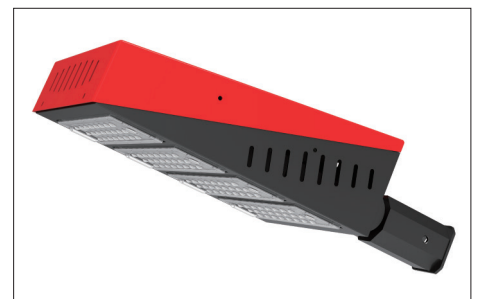

Panbox Series LED Street light

Great Features

- Equivalent to 250W, 400W and 700W HID.
- Bridgelux chip (Nichia chip optional) and Mean Well driver from Taiwan.
- LED efficacy > 140lm/W, system efficacy > 100lm/W.
- IP65 weatherproof, free of dust and water.
- Elegant metal nameplate on product.
- 180° adjustable angle.
- Maintenance free.
- 5 year warranty.